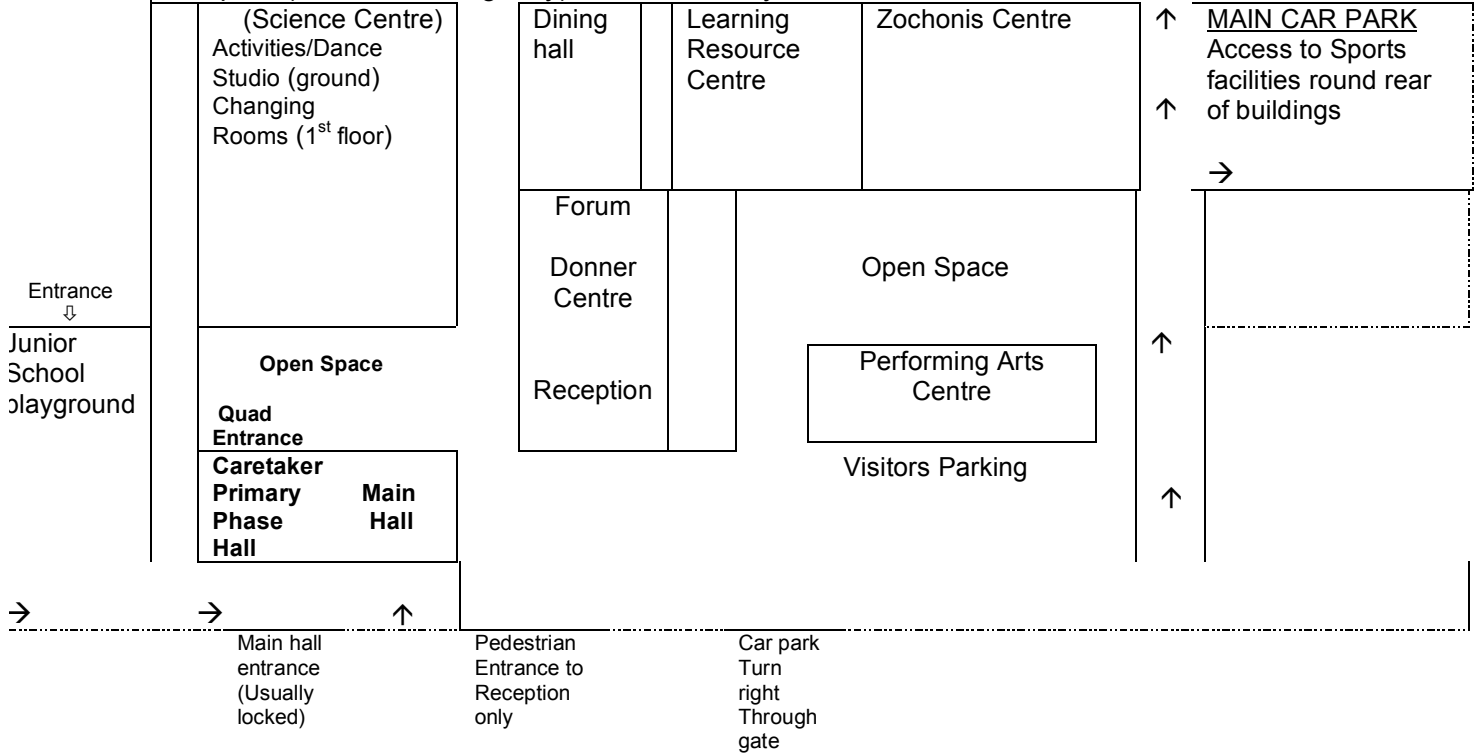

PLAYING FIELDS

Outdoor Changing Rooms

SPORTS HALL

Car park (access evening only). NB one-way road - Use with care □

SPRINGBRIDGE ROAD